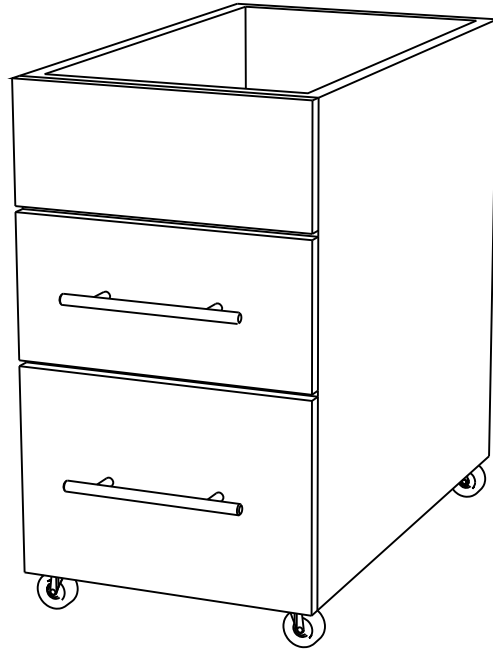

**DIMENSIONS**

Sentinel  
Styling Station  
Model #4460

All units in INCHES  
Accuracy: +/- 1/4"

Top

Side

Front

Inside Top Tray:  
11.25w x 19.50d x 4.75h

Inside Drawers:  
9.50w x 15.25d x 4.00h