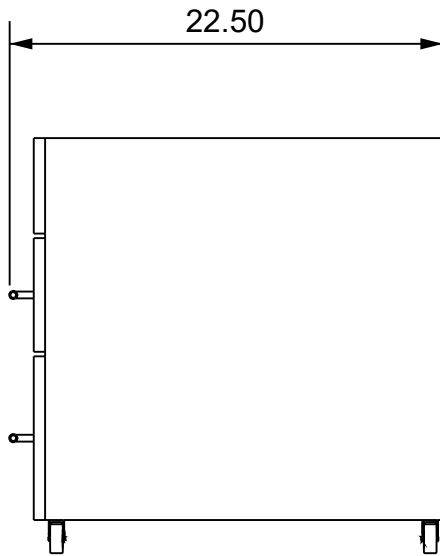

**DIMENSIONS**

Sentinel  
Styling Station  
Model #4460

All units in INCHES  
Accuracy: +/- 1/4"

Top

Side

Front

Inside Top Tray:  
11.25w x 19.50d x 4.75h

Inside Drawers:  
9.50w x 15.25d x 4.00h