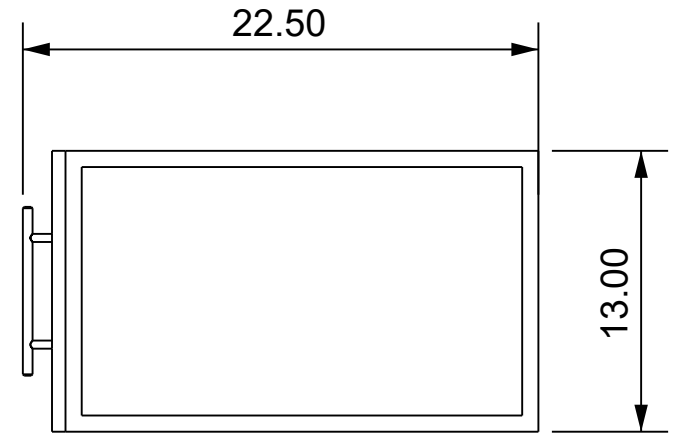

**DIMENSIONS**

Sentinel  
Styling Station  
Model #4460

All units in INCHES  
Accuracy: +/- 1/4"

Top

Side

Front

Inside Top Tray:  
11.25w x 19.50d x 4.75h

Inside Drawers:  
9.50w x 15.25d x 4.00h