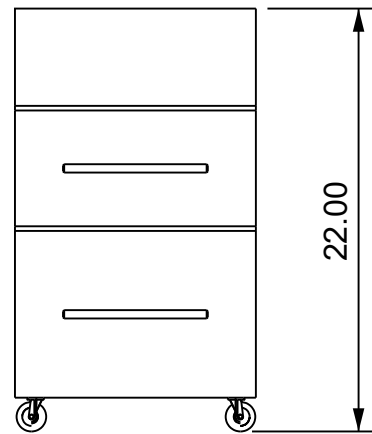

**DIMENSIONS**

Sentinel  
Styling Station  
Model #4460

All units in INCHES  
Accuracy: +/- 1/4"

Top

Side

Front

Inside Top Tray:  
11.25w x 19.50d x 4.75h

Inside Drawers:  
9.50w x 15.25d x 4.00h